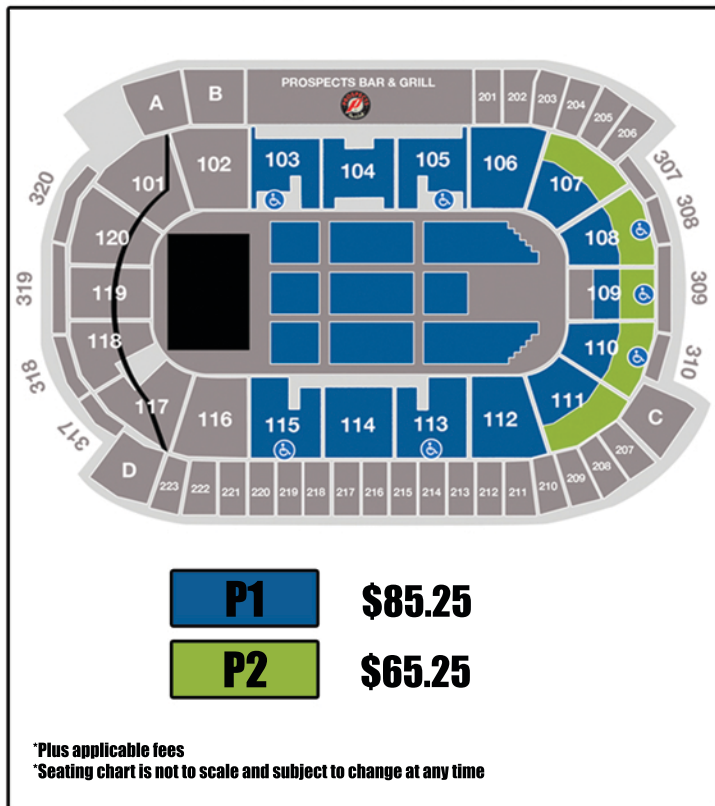

THE MUSIC LEGEND
RETURNS TO OSHAWA

WWW.TRIBUTECOMMUNITIESCENTRE.COM/GROUP-SUITES

Tribute Communities Centre