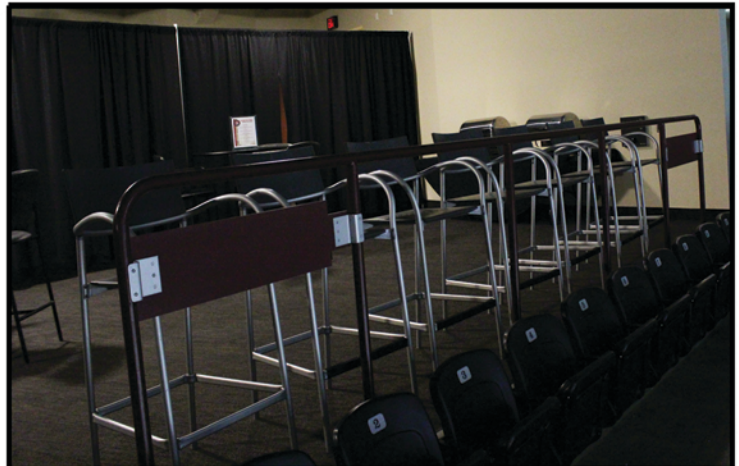

### MEDALLION LOUNGES

ACCOMMODATIONS FOR 20-44 GUESTS

**INCLUDES:**

- Accommodations for 20, 23 or 44 people in a private, draped lounge
- Medallion Lounge 307 and 310 - Fixed Seating for 20 people
- Medallion Lounge 308 - Fixed Seating for 23 people
- Medallion Lounge 309 - Fixed Seating for 44 people
- Suite Host providing in-suite service
- Access to Private Suites Bar
- Includes rental costs and taxes