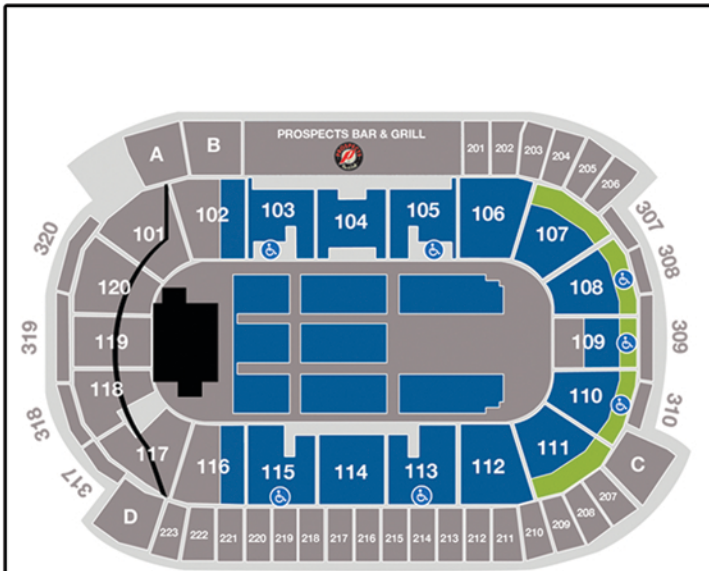

P1 $62.50   **P2 $39.50**

*Plus applicable fees
*Seating chart is not to scale and subject to change at any time

**NEW ALBUM "1000 ARMS"
IN STORES OCTOBER 28**