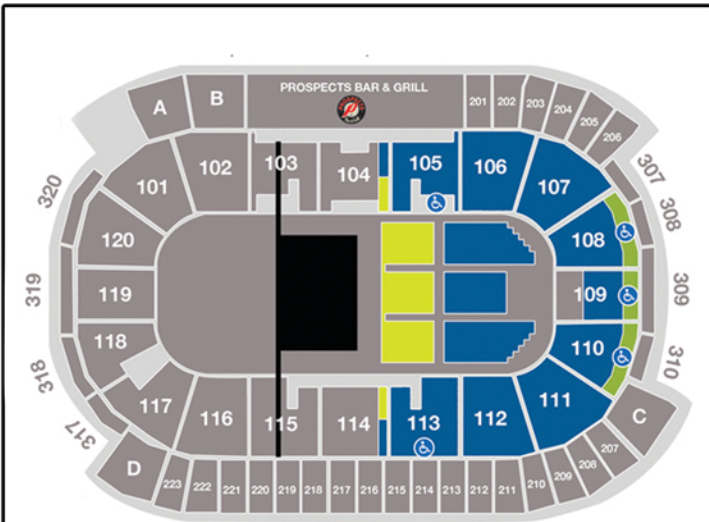

### GROUP SUITE C

ACCOMMODATIONS FOR 20-40 GUESTS

**INCLUDES:**

- Accommodations for a minimum of 20 people and a maximum of 40
- Suite C: Fixed seating for 30 guests (22 fixed seats and 8 bar rail seats)
- Suite Host providing in-suite service
- Access to Private Suites Bar
- Includes rental costs and taxes

<b>P1</b>	<b>\$89.50</b>
<b>P2</b>	<b>\$75.00</b>
<b>P3</b>	<b>\$65.00</b>

\*Plus applicable fees

\*Seating chart is not to scale and subject to change at any time

**WITH  
SPECIAL  
GUEST**

[WWW.TRIBUTECOMMUNITIESCENTRE.COM/GROUP-SUITES](http://WWW.TRIBUTECOMMUNITIESCENTRE.COM/GROUP-SUITES)