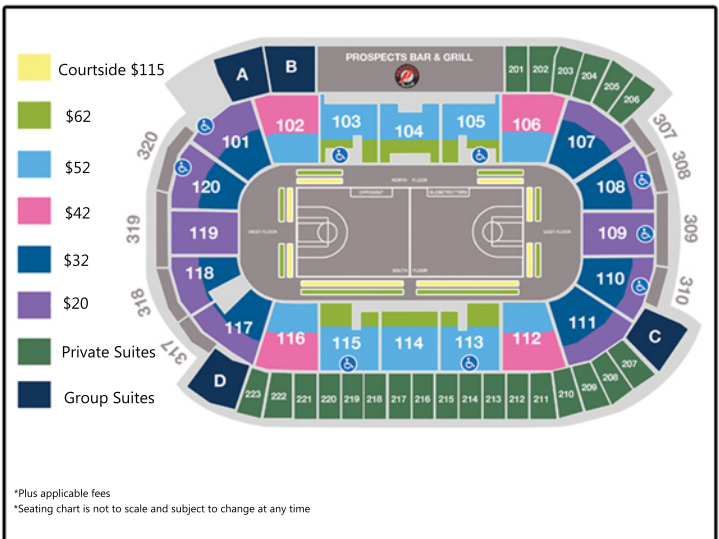

THE ORIGINAL  
**HARLEM GLOBETROTTERS**

**FRIDAY APRIL 21, 2017 - 7:00PM**

**GROUP SUITE RENTALS**

**ACCOMMODATIONS FOR 20-40 GUESTS**

**Includes:**

- Accommodations for 20 guests with the opportunity to purchase up to 20 additional tickets for **\$27.75** each
- Fixed seating for 28-35 people, varies with each Group Suite
- Suite Host providing in-suite service
- Access to Private Suites Bar
- Includes rental costs and taxes

**EACH GROUP SUITE RECEIVES AN OFFICIAL HARLEM GLOBETROTTERS BASKETBALL**

- \$845<sup>00</sup>** Accommodations for 20 guests - **\$42.25** per person
- \$1,122<sup>50</sup>** Accommodations for 30 guests - **\$37.42** per person
- \$1,400<sup>00</sup>** Accommodations for 40 guests - **\$35.00** per person

**GROUP SUITE A**  
Seating Capacity 30  
(22 fixed seats and 8 bar rail seats)

**GROUP SUITE C**  
Seating Capacity 30  
(22 fixed seats and 8 bar rail seats)

**GROUP SUITE B**  
Seating Capacity 35  
(25 fixed seats and 10 bar rail seats)

**GROUP SUITE D**  
Seating Capacity 28  
(20 fixed seats and 8 bar rail seats)

**FOR MORE INFORMATION CONTACT:**

**Kim Ellis - Marketing & Group Sales Coordinator:**  
905-448-1568 or [kimberly\\_ellis@comcastspectacor.com](mailto:kimberly_ellis@comcastspectacor.com)