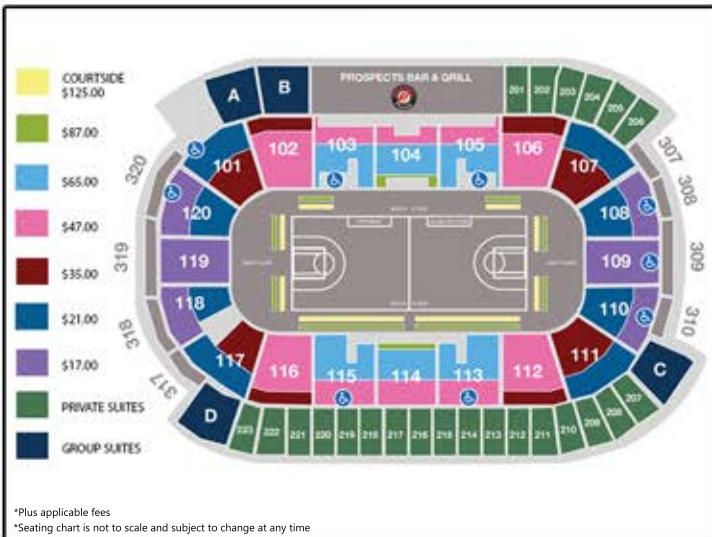

THE ORIGINAL
HARLEM GLOBETROTTERS

SATURDAY, APRIL 14, 2018 - 1:00PM

GROUP SUITE RENTALS

ACCOMMODATIONS FOR 20-40 GUESTS

Includes:

- Accommodations for 20 guests with the opportunity to purchase up to 20 additional tickets for **\$24.50** each
- Fixed seating for 28-35 people, varies with each Group Suite
- Suite Host providing in-suite service
- Access to Private Suites Bar
- Includes rental costs and taxes

EACH GROUP SUITE RECEIVES AN OFFICIAL HARLEM GLOBETROTTERS BASKETBALL

- \$780⁰⁰** Accommodations for 20 guests - **\$39.00** per person
- \$1,025⁰⁰** Accommodations for 30 guests - **\$34.17** per person
- \$1,270⁰⁰** Accommodations for 40 guests - **\$31.75** per person

*Plus applicable fees
 *Seating chart is not to scale and subject to change at any time

GROUP SUITE A
 Seating Capacity 30
 (22 fixed seats and 8 bar rail seats)

GROUP SUITE C
 Seating Capacity 30
 (22 fixed seats and 8 bar rail seats)

GROUP SUITE B
 Seating Capacity 35
 (25 fixed seats and 10 bar rail seats)

GROUP SUITE D
 Seating Capacity 28
 (20 fixed seats and 8 bar rail seats)

FOR MORE INFORMATION CONTACT:

Kim Ellis - Marketing & Group Sales Coordinator:
 905-448-1568 or kimberly_ellis@comcastspectacor.com