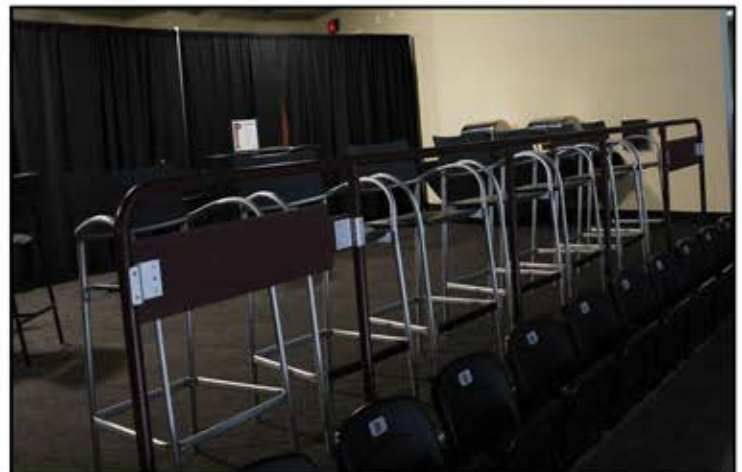

### **MEDALLION LOUNGES**

**ACCOMMODATIONS FOR 20, 23 or 44 GUESTS**

**INCLUDES:**

- Accommodations for 20, 23 or 44 guests per private draped lounge
- Medallions 307 & 310: Fixed seating for 20 guests
- Medallions 308: Fixed seating for 23 guests
- Medallions 309: Fixed seating for 44 guests
- Suite Host providing exclusive in-lounge service
- Access to Private Suites Bar
- Includes rental costs and taxes