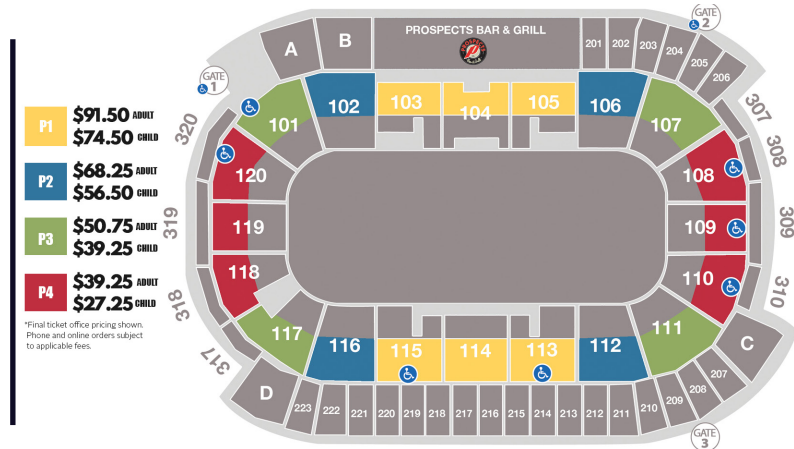

MONSTER TRUCKS ALL OUT TOUR

SATURDAY, JUNE 21, 2025
3:15PM

GROUP SUITES INCLUDE:

- Accommodations for a minimum of 20 guests to a maximum of 40 guests
- Suite Host providing in-suite service
- Access to Private Suites Bar
- Access to Suites Catering Menus
- Includes rental costs and taxes

\$1,250⁰⁰ Accommodations for 20 guests
\$62.50 per person*

\$1,710⁰⁰ Accommodations for 30 guests
\$57.00 per person*

\$2,170⁰⁰ Accommodations for 40 guests
\$54.25 per person

*Incremental tickets may be purchased at \$46.00/person up to a total of 40 guests.