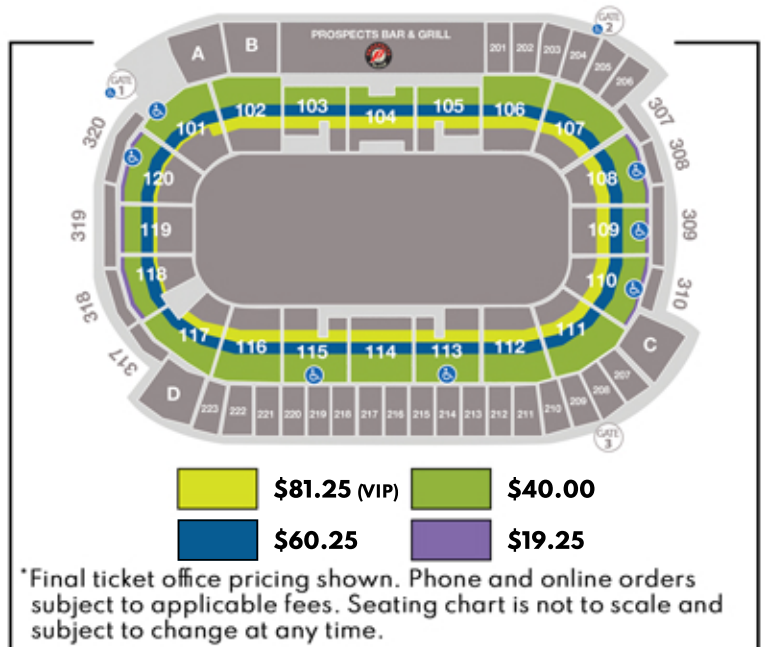

WADED UP! FMX TOUR

SATURDAY, MAY 7, 2022
7:00PM

GROUP SUITES INCLUDE:

- Accommodations for a minimum of 20 guests to a maximum of 40 guests
- Suite Host providing in-suite service
- Access to Private Suites Bar
- Access to Suites Catering Menus
- Includes rental costs and taxes

\$1,040⁰⁰ Accommodations for 20 guests
\$52.00 per person*

\$1,410⁰⁰ Accommodations for 30 guests
\$47.00 per person*

\$1,780⁰⁰ Accommodations for 40 guests
\$44.50 per person

*Incremental tickets may be purchased at \$37.00/person up to a total of 40 guests