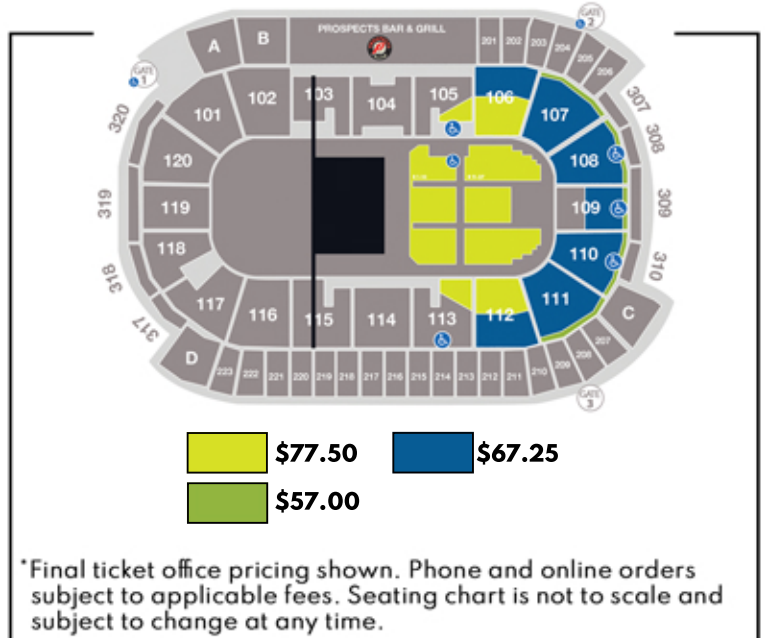

CELTIC ILLUSION

**TUESDAY, APRIL 19, 2022
7:30PM**

GROUP SUITE C INCLUDES:

- Accommodations for a minimum of 20 guests to a maximum of 40 guests
- Suite Host providing in-suite service
- Access to Private Suites Bar
- Access to Suites Catering Menus
- Includes rental costs and taxes

\$1,781⁰⁰ Accommodations for 20 guests
\$89.05 per person*

\$2,271⁵⁰ Accommodations for 30 guests
\$75.72 per person*

\$2,762⁰⁰ Accommodations for 40 guests
\$69.05 per person

*Incremental tickets may be purchased at \$49.05/person up to a total of 40 guests