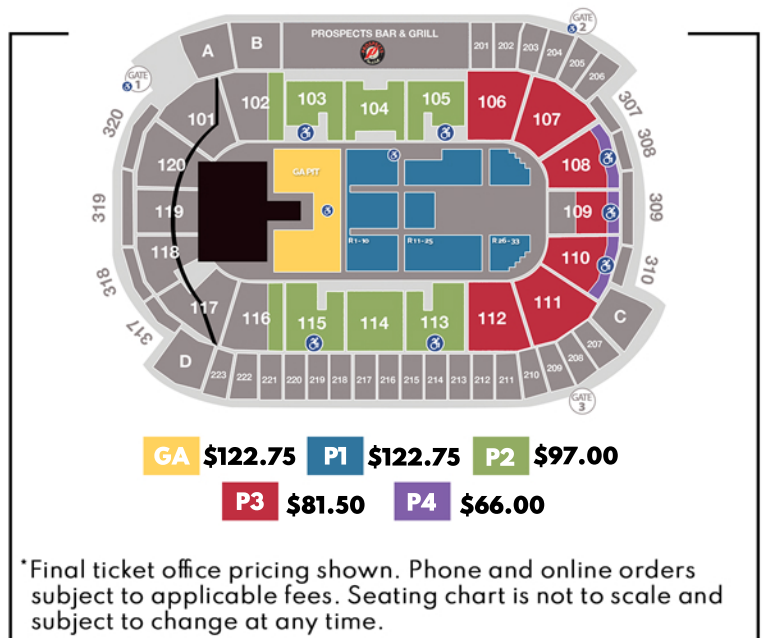

COLE SWINDELL

WITH DYLAN SCOTT AND MEGHAN PATRICK

FRIDAY, MAY 17, 2024
7:00PM

MEDALLION LOUNGES INCLUDE:

- Accommodations vary per lounge*
307/310: 20 guests | 308: 23 guests | 309: 44 guests
- Suite Host providing in-suite service
- Access to Private Suites Bar
- Access to Suites Catering Menus
- Includes rental costs and taxes

\$2,020⁰⁰ Accommodations for 20 guests
\$101.00 per person

\$2,218⁰⁰ Accommodations for 23 guests
\$96.43 per person

\$3,604⁰⁰ Accommodations for 44 guests
\$81.91 per person

*Standing room tickets may be purchased at \$66.00/person up to a total of 10 additional per lounge.