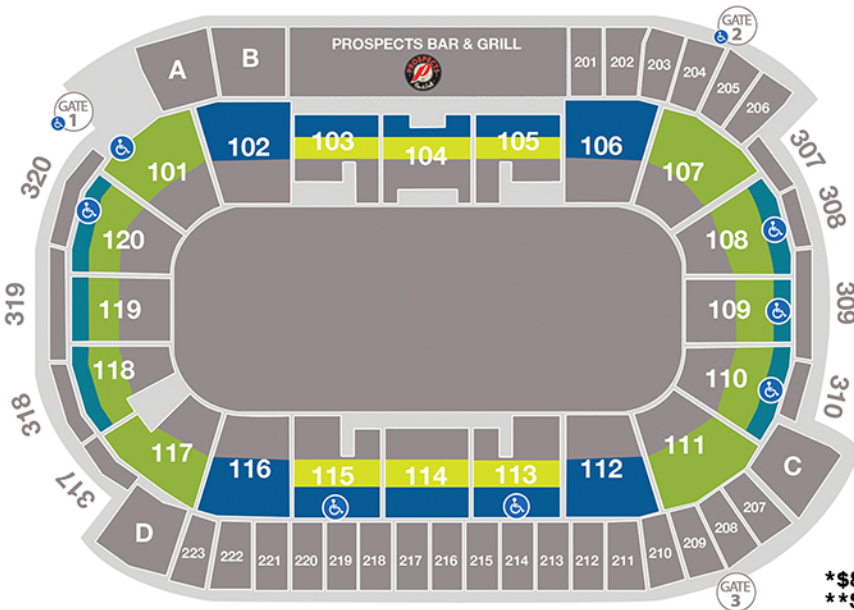

SATURDAY, JUNE 11 - 1:30PM
TRIBUTE COMMUNITIES CENTRE

CRUSH YOUR NEXT
EVENT WITH SAVINGS
FOR GROUPS OF 10+!

- P1 \$70.75** INCLUDES **VIP** PIT PARTY ACCESS!
- P2 \$50.00** **SAVE \$5.50!** REG \$55.50
- P3 \$36.75** **SAVE \$3.25!** REG \$40.00
- P4 \$19.25** LIMITED SEATING AVAILABLE!

****\$8 Service charge for each order.**
****Seating based on availability**
****Price includes fees & taxes. Offer available until June 10, 2022 6pm.**
****Guests must adhere to COVID-19 protocols in place at time of event.**