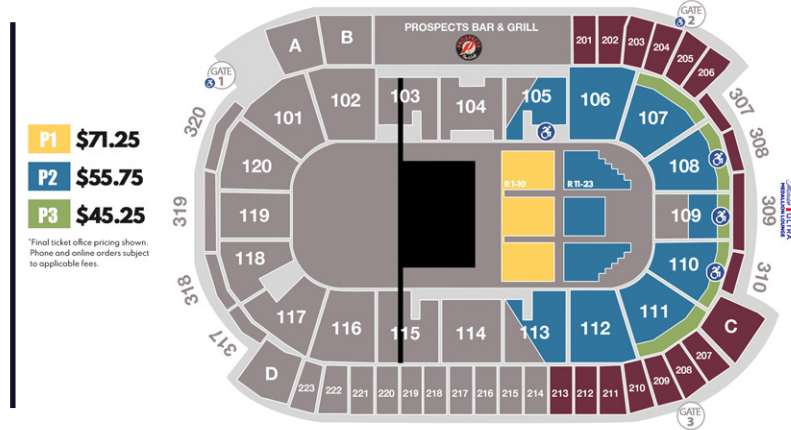

SESAME STREET LIVE! SAY HELLO

**TUESDAY, JUNE 24, 2025
6:00PM**

PRIVATE SUITES INCLUDE:

- Accommodations for a minimum of 10 guests to a maximum of 18 guests
- Suite Host providing in-suite service
- Two parking passes in Suites Lot
- Access to Suites Catering Menus
- Includes rental costs and taxes

\$702⁵⁰ Accommodations for 10 guests
\$70.25 per person*

\$883⁵⁰ Accommodations for 14 guests
\$63.11 per person*

\$1,064⁵⁰ Accommodations for 18 guests
\$59.14 per person

*Incremental tickets may be purchased at \$45.25/person up to a total of 18 guests.