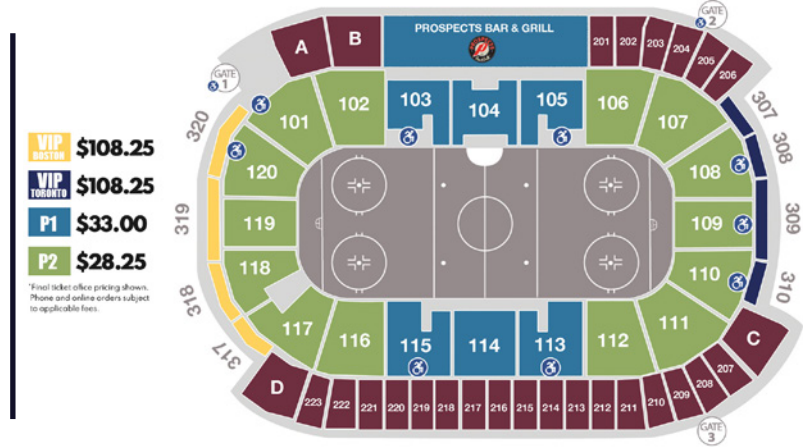

- Accommodations for a minimum of 10 guests to a maximum of 18 guests
- Suite Host providing in-suite service
- Two parking passes in Suites Lot
- Access to Suites Catering Menus
- Includes rental costs and taxes

\$650⁰⁰ Accommodations for 10 guests
\$65.00 per person*

\$782⁰⁰ Accommodations for 14 guests
\$55.86 per person*

\$914⁰⁰ Accommodations for 18 guests
\$50.78 per person

*Incremental tickets may be purchased at \$33.00/person up to a total of 18 guests.