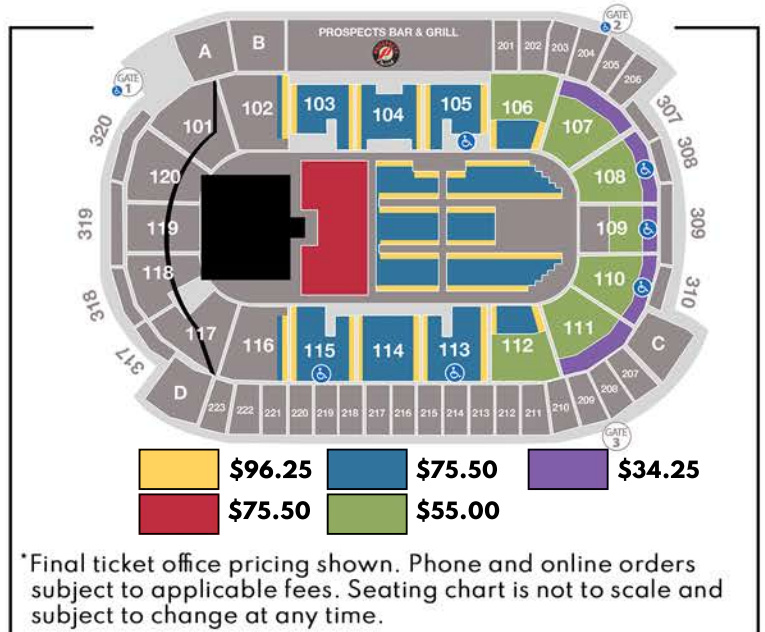

### PRIVATE SUITES INCLUDE:

- Accommodations for a minimum of 10 guests to a maximum of 18 guests
- Suite Host providing in-suite service
- Access to Private Suites Bar
- Access to Suites Catering Menus
- Includes rental costs and taxes

**\$1,000<sup>00</sup>** Accommodations for 10 guests  
**\$100.00 per person\***

**\$1,220<sup>00</sup>** Accommodations for 14 guests  
**\$87.14 per person\***

**\$1,440<sup>00</sup>** Accommodations for 18 guests  
**\$80.00 per person**

\*Incremental tickets may be purchased at \$55.00/person up to a total of 18 guests