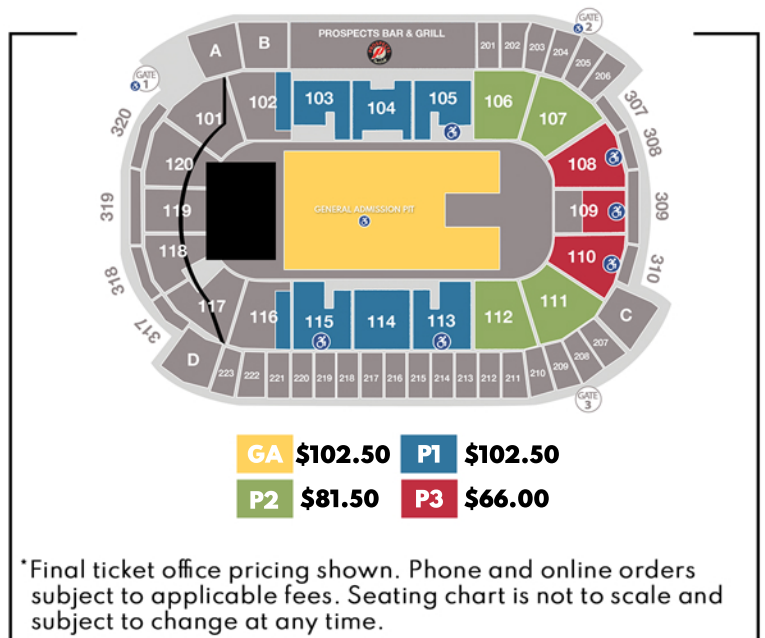

QUEENS OF THE STONE AGE WITH THE STRUTS

**MONDAY, APRIL 8, 2024
7:30PM**

QUEENS *of the* STONE AGE

The End is Nero

PRIVATE SUITES INCLUDE:

- Accommodations for a minimum of 10 guests to a maximum of 18 guests
- Suite Host providing in-suite service
- Access to Private Suites Bar
- Access to Suites Catering Menus
- Includes rental costs and taxes

\$1,565⁰⁰ Accommodations for 10 guests
\$156.50 per person*

\$1,891⁰⁰ Accommodations for 14 guests
\$135.07 per person*

\$2,217⁰⁰ Accommodations for 18 guests
\$123.17 per person

*Incremental tickets may be purchased at \$81.50/person up to a total of 18 guests