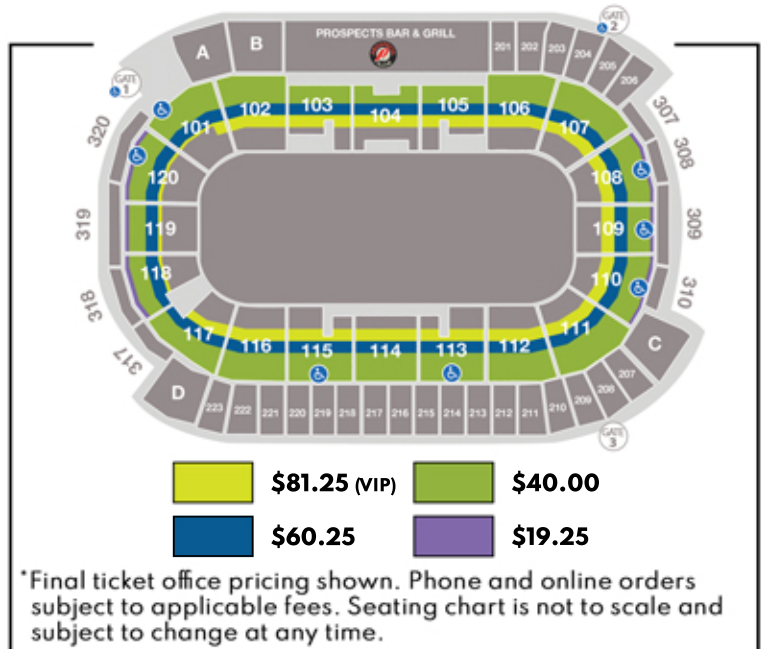

### PRIVATE SUITES INCLUDE:

- Accommodations for a minimum of 10 guests to a maximum of 18 guests
- Suite Host providing in-suite service
- Access to Private Suites Bar
- Access to Suites Catering Menus
- Includes rental costs and taxes

- \$650<sup>00</sup>** Accommodations for 10 guests  
**\$65.00 per person\***
- \$810<sup>00</sup>** Accommodations for 14 guests  
**\$57.86 per person\***
- \$970<sup>00</sup>** Accommodations for 18 guests  
**\$53.89 per person**

\*Incremental tickets may be purchased at \$40.00/person up to a total of 18 guests

\*Final ticket office pricing shown. Phone and online orders subject to applicable fees. Seating chart is not to scale and subject to change at any time.